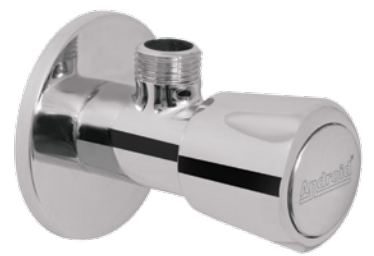

NBC929 Single Lever Sink Mixer Concealed Wall Mounted
MRP : 4085

NBC930 Single Lever Concealed Diveter For Bath & Shower (High Flow)
MRP : 5335

NBC931 Single Lever Concealed Diveter For Bath & Shower (Medium Flow)
MRP : 4545

NBC932 Bath Tub Spout With Wall Flange
MRP : 760

• FAROM COLLECTION

NBC1001 | Pillar Cock

MRP : 1020

NBC1002 | BIB Cock With Flange

MRP : 875

NBC1003 | Angular Stop Cock with Flange

MRP : 680

NBC1004 | BIB Cock Long Body With Flange

MRP : 995

NBC1006 | Sink Cock With Regular Swinging Spout (Wall Mounted)

MRP : 1500

NBC1009 | Concealed Stop Cock (15mm) With Adjustable Wall Flange

MRP : 985

NBC1011 | Flush Cock in Ceramic Cartridge (25mm) With Adjustable Wall Flange